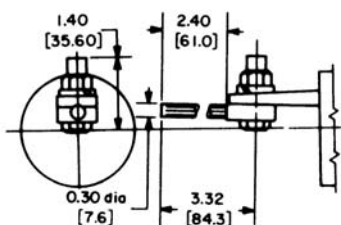

### Hardware Options

Fig. 1. Adapter only  
9F59AAW007

Fig. 2. Eyebolt only,  
for 6-2/0 cable  
9F59AAW008

Fig. 3. Parallel groove only,  
for 2/0 to 250MCM cable  
9F59AAW009