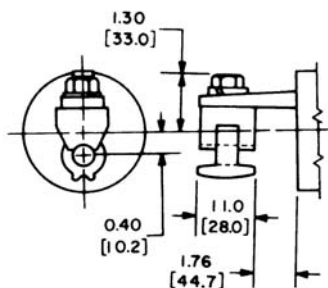

### Hardware Options

Fig. 1. Adapter only  
9F59AAW007

Fig. 2. Eyebolt only,  
for 6-2/0 cable  
9F59AAW008

Fig. 3. Parallel groove only,  
for 2/0 to 250MCM cable  
9F59AAW009