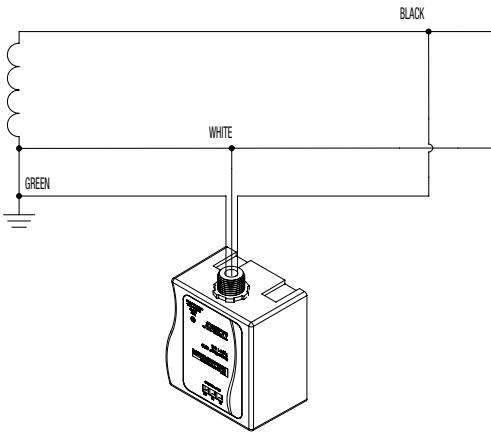

Surge-Trap® Type 1 SPD Single Phase - Data Sheet

For **NEMA Type 2** Applications & Systems
STT21201PG, STT2240SPG, STT22401PG

Wiring Diagram

STT21201PG, STT22401PG