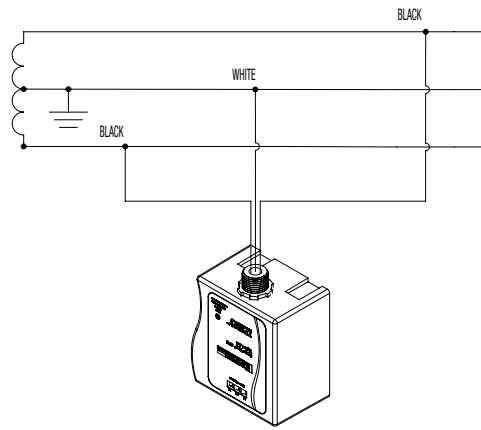

STT2240SPG