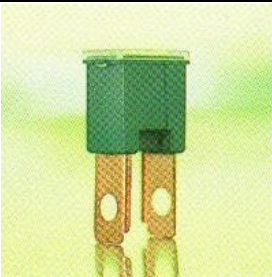

CONQUER

AUTOMOTIVE FUSES

ANE Gold plated High Performance Fuses

- Visible Through Mica Window
- Metal Element are 24 Kt, Gold Plated
- Voltage Rating: 32V
- Ampere Rating: 60, 70, 80, 100, 130, 150, 175, 200, 225, 250, 275, 300, 325, 350, 400, 500
- Replaces ANL Fuses

Option: Other Colors for Housing Are Available

High Performance Good For High Power Audio Systems Also Use For Lift trucks And Other Battery Operated Systems

ALM Fuse Links – Protect Wiring Harness

Male Type Connection
Voltage Rating: 32V

Ampere Rating	Body Color
20A	White
30A	Pink
40A	Green
50A	Red
60A	Yellow
80A	Black
100A	Blue

Replaces **FLM** Fuses

Visible Through Transparent Cover